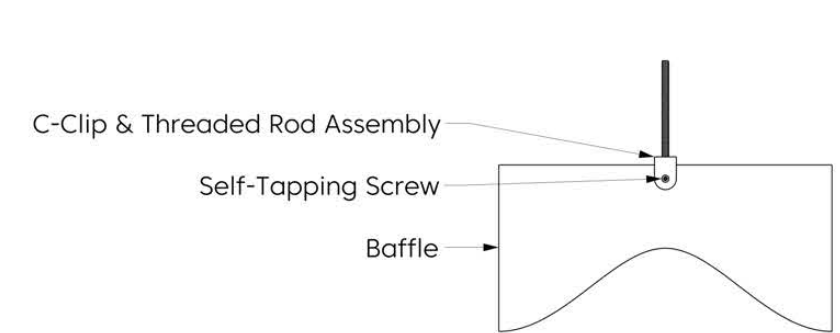

* Number of connections may vary depending on length

Mounting Methods

Cable

Cable To Deck

Cable To T Grid

Cable To Unistrut

Swivel Cable To Deck

Threaded Rod