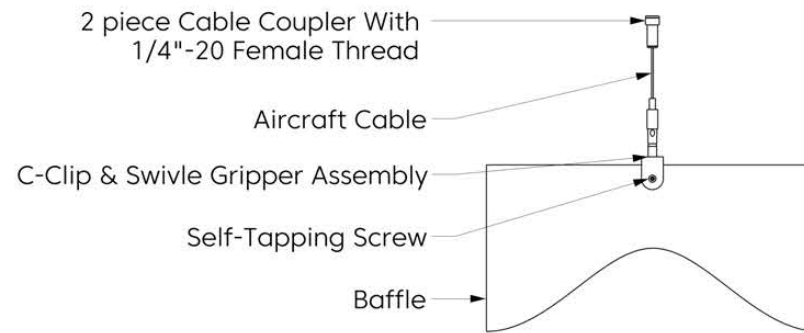

* Number of connections may vary depending on length

Mounting Methods

Cable

Cable To Deck

Cable To T Grid

Cable To Unistrut

Swivel Cable To Deck

Threaded Rod