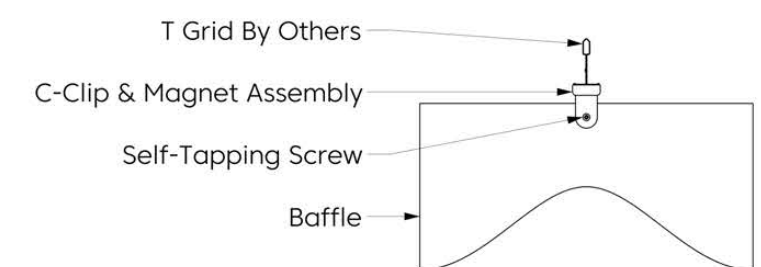

Magnet To T Grid