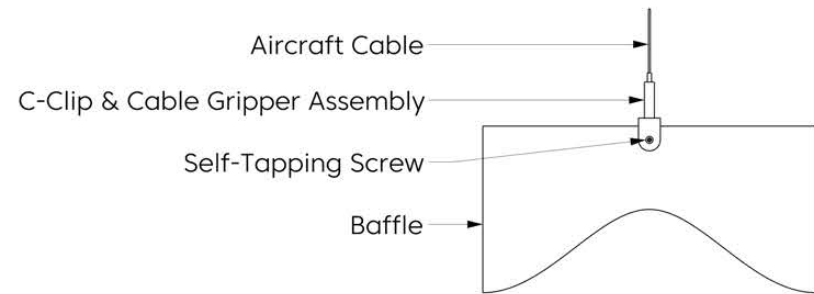

* Number of connections may vary depending on length

Mounting Methods

Cable

Cable To Deck

Cable To T Grid

Cable To Unistrut

Swivel Cable To Deck

Threaded Rod