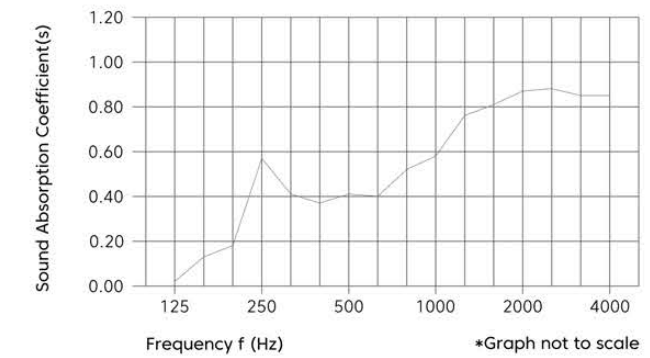

Product Detail

Product	Ripple
Surface	Ceiling
Composition	100% Polyester
Material	FilaSorb™
Recycled Content	60% min.
Thickness	24mm | 0.94" +/- 10%
Weight	0.98 lb/ft² +/- 10%
Length	110"
Depth	8" or 10" or 12"
	Custom size available upon request.

Technical Data

Fire Test Method Number	AS ISO 9705:2003 Group 1 ASTM E84-17a Class A
Indoor Air Quality	Low VOCs emission, formaldehyde and Phenol-free
Light Fastness	ISO 105-B02 1994, 6-7

Acoustic Performance

Sound Absorption ISO 354-2006 NRC 0.60