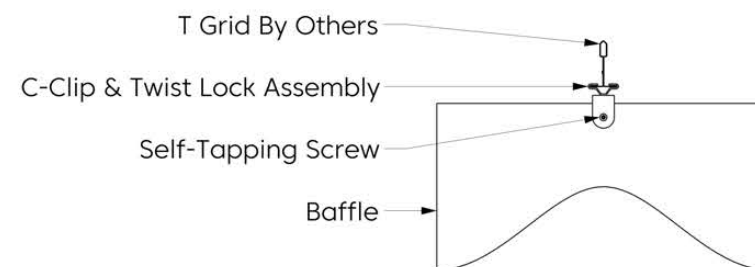

Twist Lock To T Grid