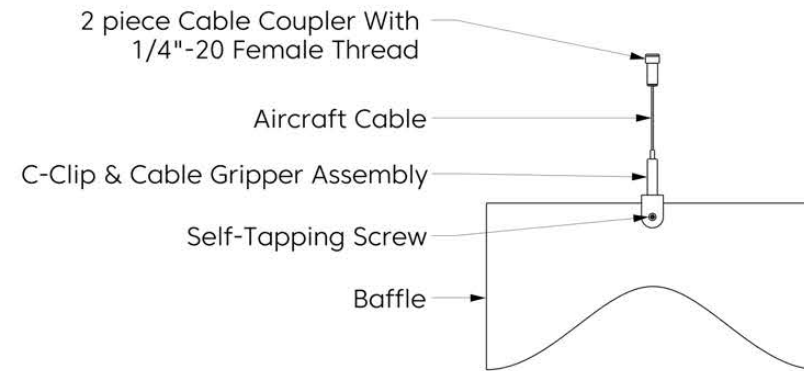

* Number of connections may vary depending on length

Mounting Methods

Cable

Cable To Deck

Cable To T Grid

Cable To Unistrut

Swivel Cable To Deck

Threaded Rod