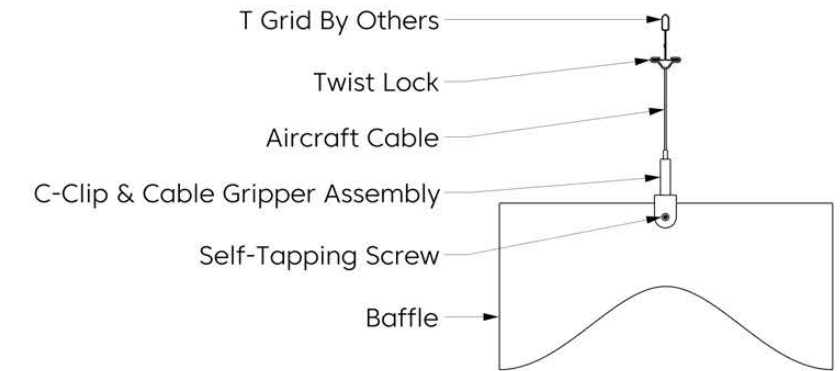

* Number of connections may vary depending on length

Mounting Methods

Cable

Cable To Deck

Cable To T Grid

Cable To Unistrut

Swivel Cable To Deck

Threaded Rod