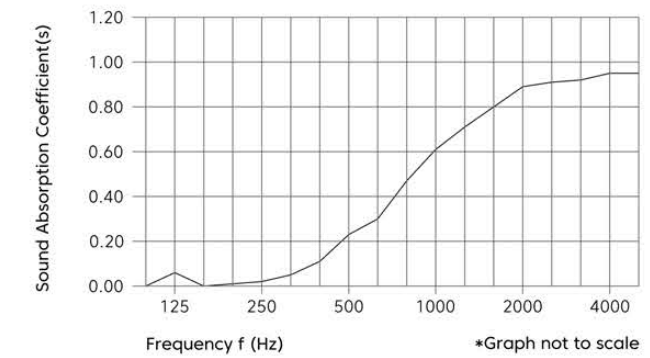

Product Detail

Product	Ripple
Surface	Ceiling
Composition	100% Polyester
Material	FilaSorb™
Recycled Content	60% min.
Thickness	12mm | 0.47" +/- 10%
Weight	0.49 lb/ft² +/- 10%
Length	110"
Depth	8" or 10" or 12"
	Custom size available upon request.

Technical Data

Fire Test Method Number	AS ISO 9705:2003 Group 1 ASTM E84-17a Class A
Indoor Air Quality	Low VOCs emission, formaldehyde and Phenol-free
Light Fastness	ISO 105-B02 1994, 6-7

Acoustic Performance

Sound Absorption ISO 354-2006 NRC 0.45