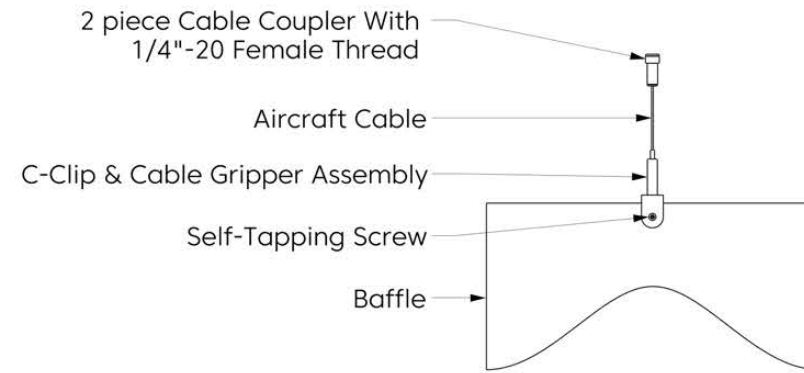

# Design

Elevation

Perspective

\* Number of connections may vary depending on length

# Mounting Methods

Cable

Cable To Deck

Cable To T Grid

Cable To Unistrut

Swivel Cable To Deck

Threaded Rod

Threaded Rod To Unistrut