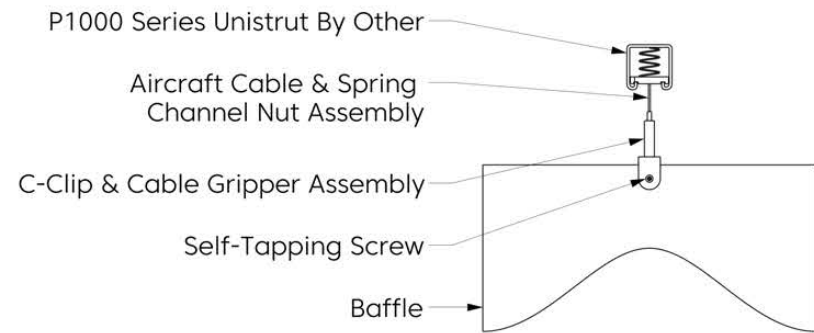

# Design

Elevation

Perspective

\* Number of connections may vary depending on length

# Mounting Methods

Cable

Cable To Deck

Cable To T Grid

Cable To Unistrut

Swivel Cable To Deck

Threaded Rod

Threaded Rod To Unistrut