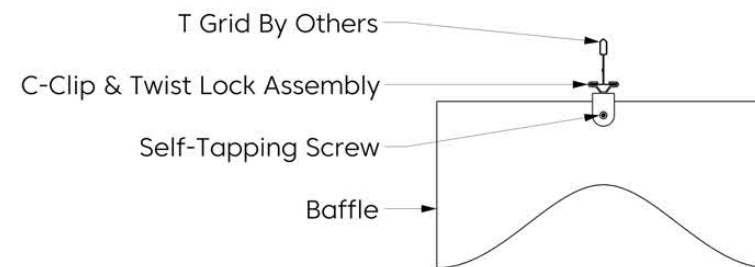

Twist Lock To T Grid