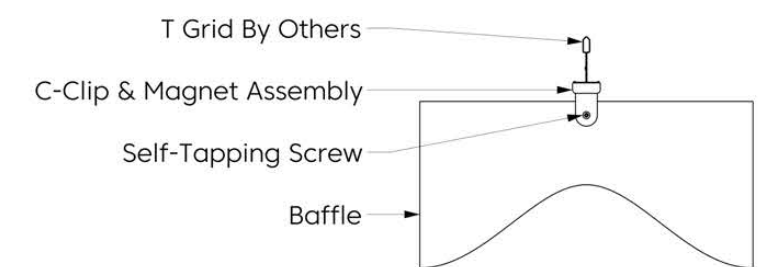

Magnet To T Grid