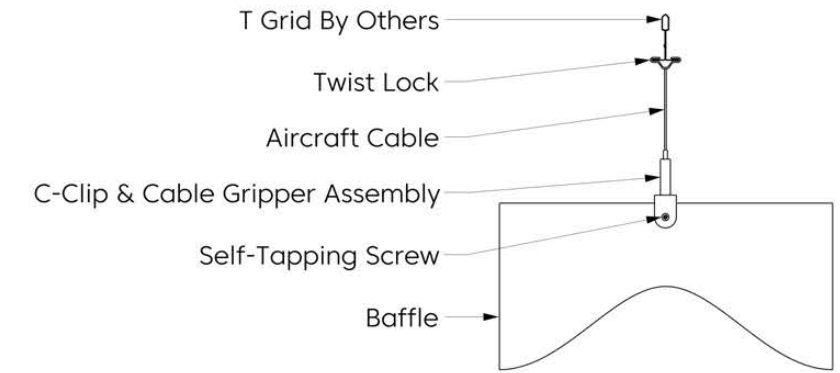

# Design

Elevation

Perspective

\* Number of connections may vary depending on length

# Mounting Methods

Cable

Cable To Deck

Cable To T Grid

Cable To Unistrut

Swivel Cable To Deck

Threaded Rod

Threaded Rod To Unistrut