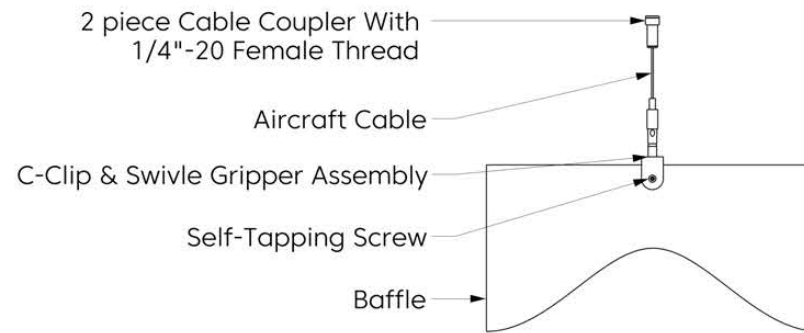

# Design

Elevation

Perspective

\* Number of connections may vary depending on length

# Mounting Methods

Cable

Cable To Deck

Cable To T Grid

Cable To Unistrut

Swivel Cable To Deck

Threaded Rod

Threaded Rod To Unistrut