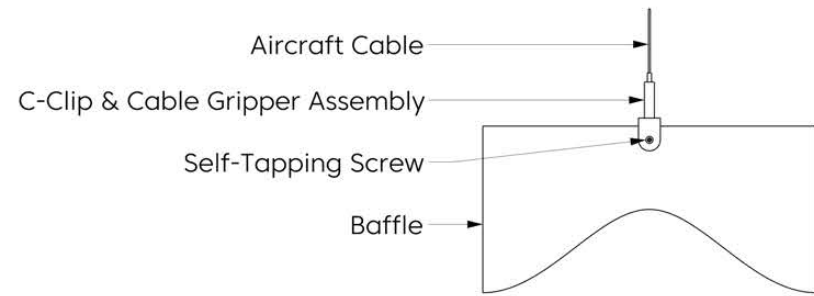

# Design

Elevation

Perspective

\* Number of connections may vary depending on length

# Mounting Methods

Cable

Cable To Deck

Cable To T Grid

Cable To Unistrut

Swivel Cable To Deck

Threaded Rod

Threaded Rod To Unistrut