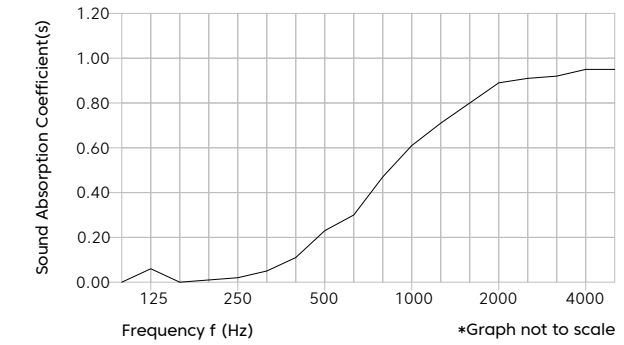

Product Detail

Product	Mobile
Surface	Ancillary
Composition	100% Polyester
Material	FilaSorb™
Recycled Content	60% min.
Weight	0.49 lb/ft² +/- 10%
Dimension	36"W x 16"H x 18"D
	Custom size available upon request
Thickness	12mm | 0.47" +/- 10%

Technical Data

Fire Test Method Number	ISO 9705:1993 Group 1 AS ISO 9705:2003 Group 1 ASTM E84-17a Class A
Indoor Air Quality	Low VOCs emission, formaldehyde and Phenol-free
Light Fastness	ISO 105-B02 1994, 6-7

Acoustic Performance

Sound Absorption ISO 354-2006 NRC 0.45

Frequency f (Hz)	125	250	500	1000	2000	4000	NRC
12mm a, No Air Gap	0.06	0.02	0.23	0.61	0.89	0.95	0.45

Guarantees

Lead Time	Ships in 4-6 weeks
Light Fastness Warranty	10 Years*
Customizable	Yes
	* conditions apply

Environmental Attributes

- Declare Certification
- LCB Red List Free
- Phenol And Formaldehyde Free
- Low VOC
- CDPH Compliance
- Aligns With Building Standards

Declare.