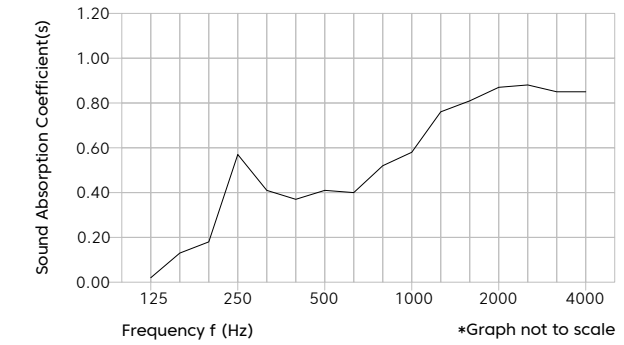

Product Detail

Product	Divider With Window
Surface	Ancillary
Composition	100% Polyester
Material	FilaSorb™
Recycled Content	60% min.
Weight	0.98 lb/ft² +/- 10%
Thickness	24mm | 0.94" +/- 10%

Technical Data

Fire Test Method Number	AS ISO 9705:2003 Group 1 ASTM E84-17a Class A
Indoor Air Quality	Low VOCs emission, formaldehyde and Phenol-free
Light Fastness	ISO 105-B02 1994, 6-7

Acoustic Performance

Sound Absorption ISO 354-2006 NRC 0.60

Frequency f (Hz)	125	250	500	1000	2000	4000	NRC
24mm a, No Air Gap	0.02	0.57	0.41	0.58	0.87	0.85	0.60

Available Sizes & Options

Standard Divider Width	24"
Standard Divider Height	16" or 24"
Extended Divider Width	36"
Extended Divider Height	28" or 36"
	Custom size available upon request
Window Option 1	Acrylic
Window Option 2	Glass

Guarantees

Lead Time	Ships in 4-6 weeks
Light Fastness Warranty	10 Years*
Customizable	Yes
	* conditions apply

Environmental Attributes

- Declare Certification
- LCB Red List Free
- Phenol And Formaldehyde Free
- Low VOC
- CDPH Compliance
- Aligns With Building Standards

Declare.