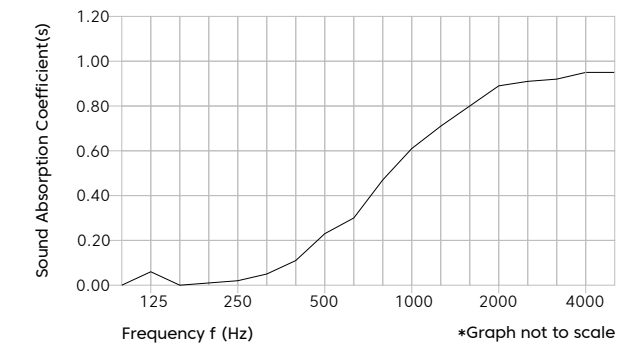

Product Detail

Product	Swell
Surface	Wall
Composition	100% Polyester
Material	FilaSorb™
Recycled Content	60% min.
Weight	0.49 lb/ft +/- 10%
Dimension	12"W x 12"H
	Custom size available upon request
Thickness	12mm | 0.47" +/- 10%

Technical Data

Fire Test Method Number	ISO 9705: 1993 Group 1 AS ISO 9705:2003 Group 1 ASTM E84-17a Class A
Indoor Air Quality	Low VOCs emission, formaldehyde and Phenol-free
Light Fastness	ISO 105-B02 1994, 6-7

Acoustic Performance

Sound Absorption ISO 354-2006 NRC 0.45

Frequency f (Hz)	125	250	500	1000	2000	4000	NRC
12mm a, No Air Gap	0.06	0.02	0.23	0.61	0.89	0.95	0.45

Guarantees

Lead Time	Ships in 4-6 weeks
Light Fastness Warranty	10 Years*
Customizable	Yes

Environmental Attributes

- Declare Certification
- LCB Red List Free
- Phenol And Formaldehyde Free
- Low VOC
- CDPH Compliance
- Aligns With Building Standards

Declare.