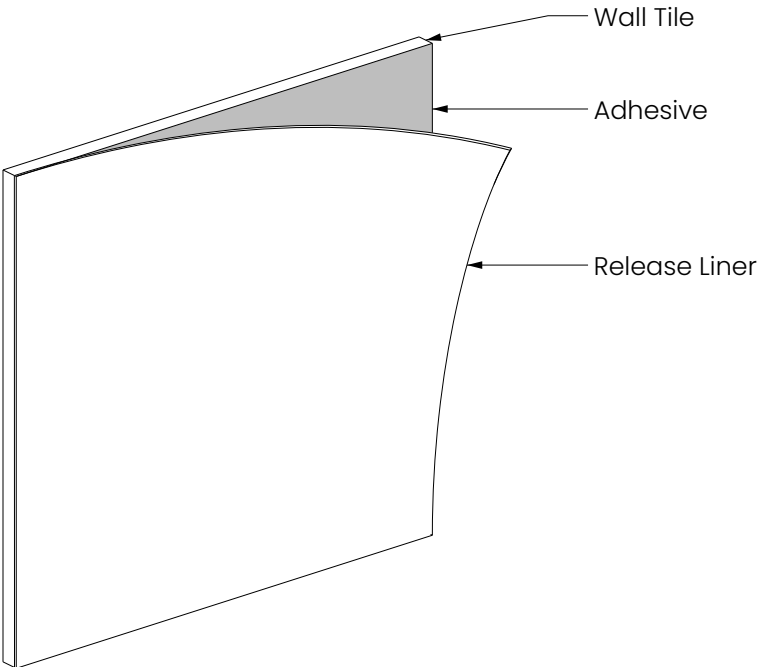

Swell
FilaSorb™ 12

acoufelt
making quiet

Product Detail

Product	Swell
Surface	Wall
Composition	100% Polyester
Material	FilaSorb™
Recycled Content	60% min.
Weight	0.49 lb/ft +/- 10%
Dimension	12"W x 12"H
	Custom size available upon request
Thickness	12mm 0.47" +/- 10%

Layout 1

Layout 2

Layout 3

Mounting Methods

Adhesive Backing

Construction Adhesive

Z-Clip Mount

Colorways