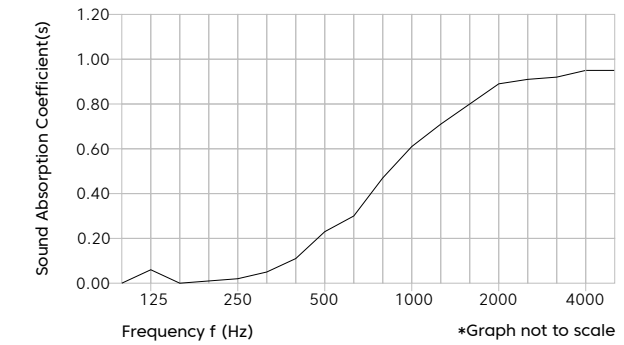

Product Detail

Product	Leadlight
Surface	Wall
Composition	100% Polyester
Material	FilaSorb™
Recycled Content	60% min.
Weight	0.49 lb/ft +/- 10%
Dimension	12"W x 24"H
	Custom size available upon request
Thickness	12mm | 0.47" +/- 10%

Technical Data

Fire Test Method Number	ISO 9705: 1993 Group 1 AS ISO 9705:2003 Group 1 ASTM E84-17a Class A
Indoor Air Quality	Low VOCs emission, formaldehyde and Phenol-free
Light Fastness	ISO 105-B02 1994, 6-7

Acoustic Performance

Sound Absorption ISO 354-2006 NRC 0.45

Frequency f (Hz)	125	250	500	1000	2000	4000	NRC
12mm a, No Air Gap	0.06	0.02	0.23	0.61	0.89	0.95	0.45

Guarantees

Lead Time	Ships in 4-6 weeks
Light Fastness Warranty	10 Years*
Customizable	Yes

Environmental Attributes

- Declare Certification
- LCB Red List Free
- Phenol And Formaldehyde Free
- Low VOC
- CDPH Compliance
- Aligns With Building Standards

Declare.