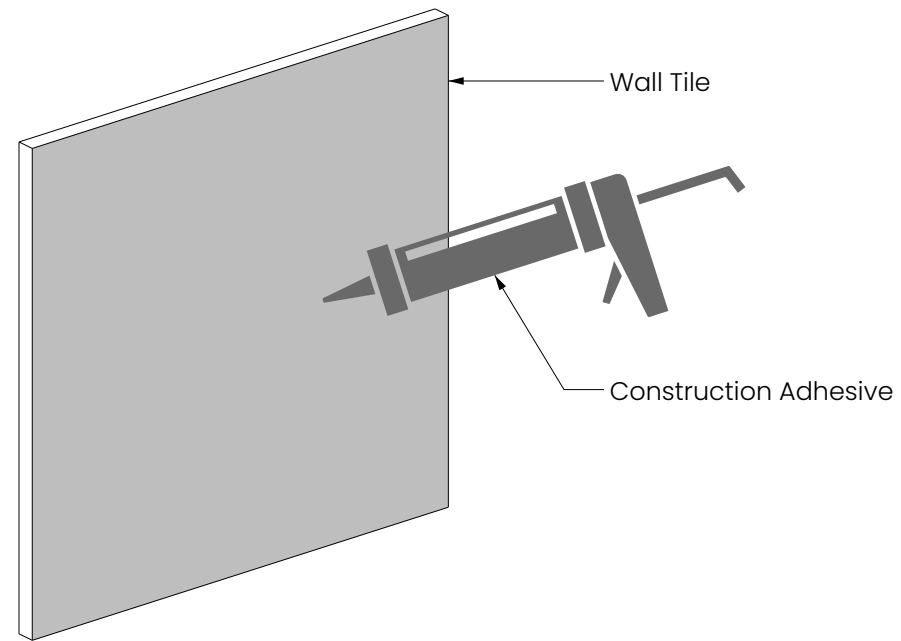

Deco
FilaSorb™ 12

acoufelt
making quiet

Product Detail

Product	Deco
Surface	Wall
Composition	100% Polyester
Material	FilaSorb™
Recycled Content	60% min.
Weight	0.49 lb/ft +/- 10%
Dimension	12"W x 12"H
	Custom size available upon request
Thickness	12mm 0.47" +/- 10%

Layout 1

Layout 2

Layout 3

Mounting Methods

Adhesive Backing

Construction Adhesive

Z-Clip Mount

Colorways