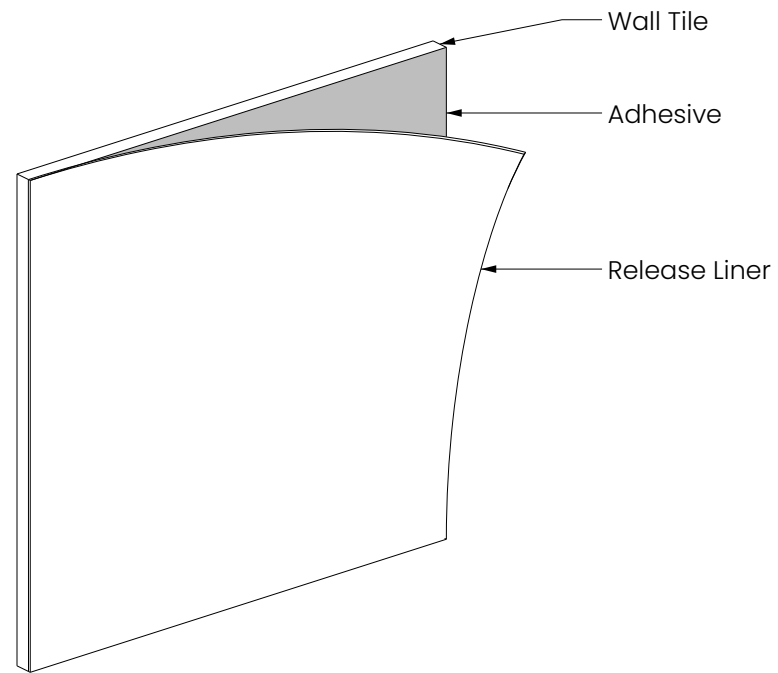

Deco
FilaSorb™ 12

acoufelt
making quiet

Product Detail

Product	Deco
Surface	Wall
Composition	100% Polyester
Material	FilaSorb™
Recycled Content	60% min.
Weight	0.49 lb/ft +/- 10%
Dimension	12"W x 12"H
	Custom size available upon request
Thickness	12mm 0.47" +/- 10%

Layout 1

Layout 2

Layout 3

Mounting Methods

Adhesive Backing

Construction Adhesive

Z-Clip Mount

Colorways