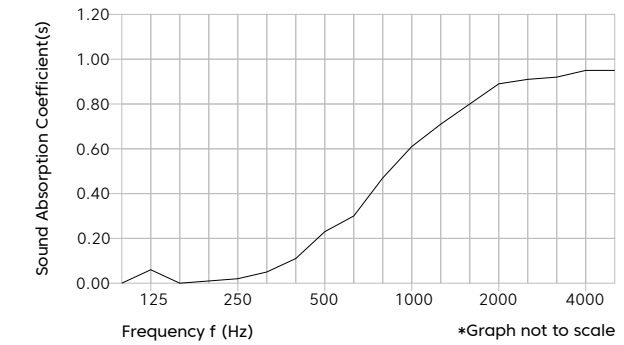

Product Detail

Product	Deco
Surface	Wall
Composition	100% Polyester
Material	FilaSorb™
Recycled Content	60% min.
Weight	0.49 lb/ft +/- 10%
Dimension	12"W x 12"H
	Custom size available upon request
Thickness	12mm | 0.47" +/- 10%

Technical Data

Fire Test Method Number	ISO 9705: 1993 Group 1 AS ISO 9705:2003 Group 1 ASTM E84-17a Class A
Indoor Air Quality	Low VOCs emission, formaldehyde and Phenol-free
Light Fastness	ISO 105-B02 1994, 6-7

Acoustic Performance

Sound Absorption ISO 354-2006 NRC 0.45

Frequency f (Hz)	125	250	500	1000	2000	4000	NRC
12mm a, No Air Gap	0.06	0.02	0.23	0.61	0.89	0.95	0.45

Guarantees

Lead Time	Ships in 4-6 weeks
Light Fastness Warranty	10 Years*
Customizable	Yes

Environmental Attributes

- Declare Certification
- LCB Red List Free
- Phenol And Formaldehyde Free
- Low VOC
- CDPH Compliance
- Aligns With Building Standards

Declare.