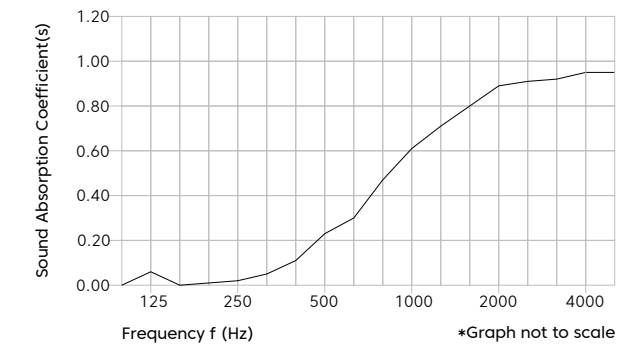

Product Detail

Product	Barcode
Surface	Wall
Composition	100% Polyester
Material	FilaSorb™
Recycled Content	60% min.
Weight	0.49 lb/ft +/- 10%
Dimension	24"W x 12"H
	Custom size available upon request
Thickness	12mm | 0.47" +/- 10%

Technical Data

Fire Test Method Number	ISO 9705: 1993 Group 1 AS ISO 9705:2003 Group 1 ASTM E84-17a Class A
Indoor Air Quality	Low VOCs emission, formaldehyde and Phenol-free
Light Fastness	ISO 105-B02 1994, 6-7

Acoustic Performance

Sound Absorption ISO 354-2006 NRC 0.45

Frequency f (Hz)	125	250	500	1000	2000	4000	NRC
12mm a, No Air Gap	0.06	0.02	0.23	0.61	0.89	0.95	0.45

Guarantees

Lead Time	Ships in 4-6 weeks
Light Fastness Warranty	10 Years*
Customizable	Yes

Environmental Attributes

- Declare Certification
- LCB Red List Free
- Phenol And Formaldehyde Free
- Low VOC
- CDPH Compliance
- Aligns With Building Standards

Declare.