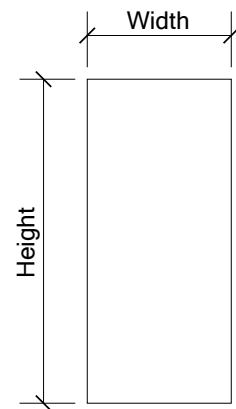

Product Detail

Product	Solid Panel
Surface	Wall
Composition	100% Polyester
Material	FilaSorb™
Recycled Content	60% min.
Weight	0.37 lb/ft² +/- 10%
Dimension	48"W x 110"H
	Custom size available upon request
Thickness	9mm | 0.35" +/- 10%
Mounting Methods	Adhesive Backing Construction Adhesive Z Clip Wall Mount

Technical Data

Fire Test Method Number	ISO 9705: 1993 Group 1 AS ISO 9705:2003 Group 1 ASTM E84-17a Class A
Indoor Air Quality	Low VOCs emission, formaldehyde and Phenol-free
Light Fastness	ISO 105-B02 1994, 6-7

Acoustic Performance

Sound Absorption ISO 354-2006 NRC 0.30

Product Drawing

Elevation