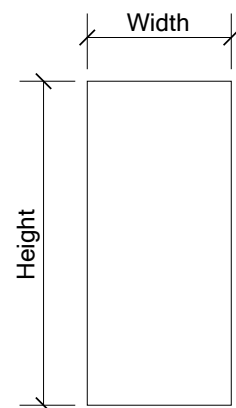

Product Drawing

Elevation

Perspective