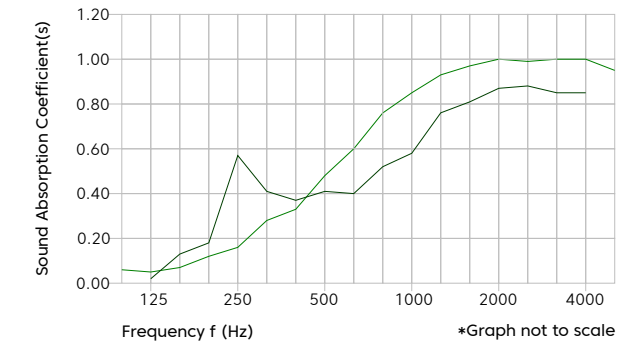

Product Detail

Product	Solid Panel
Surface	Wall
Composition	100% Polyester
Material	FilaSorb™
Recycled Content	60% min.
Weight	0.98 lb/ft² +/- 10%
Dimension	48"W x 110"H
	Custom size available upon request
Thickness	24mm | 0.94" +/- 10%
Mounting Methods	Adhesive Backing Construction Adhesive Z Clip Wall Mount

Technical Data

Fire Test Method Number	ISO 9705: 1993 Group 1 AS ISO 9705:2003 Group 1 ASTM E84-17a Class A
Indoor Air Quality	Low VOCs emission, formaldehyde and Phenol-free
Light Fastness	ISO 105-B02 1994, 6-7

Acoustic Performance

Sound Absorption ISO 354-2006 NRC 0.60 (24mm no air gap)
NRC 0.64 (24mm with 20mm air gap)

Frequency f (Hz)	125	250	500	1000	2000	4000	NRC
24mm a, No Air Gap	0.02	0.57	0.41	0.58	0.87	0.85	0.60
24mm a, 20mm Air Gap	0.05	0.16	0.48	0.85	1.00	1.00	0.64