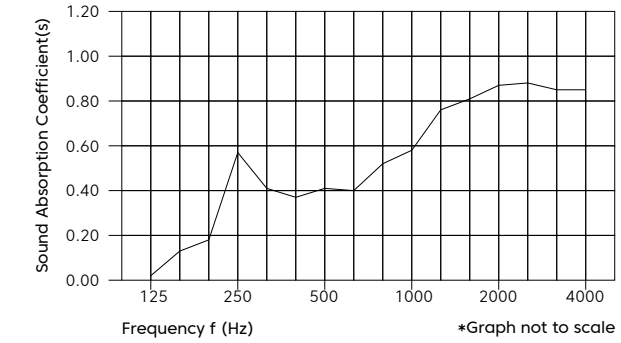

Product Detail

Product	Shapes Tile
Surface	Wall
Composition	100% Polyester
Material	FilaSorb™
Recycled Content	60% min.
Weight	0.98 lb/ft² +/- 10%
Dimension	See page 3
Thickness	24mm | 0.94" +/- 10%
Mounting Methods	Adhesive Backing Construction Adhesive Z Clip Wall Mount

Technical Data

Fire Test Method Number	ISO 9705: 1993 Group 1 AS ISO 9705:2003 Group 1 ASTM E84-17a Class A
Indoor Air Quality	Low VOCs emission, formaldehyde and Phenol-free
Light Fastness	ISO 105-B02 1994, 6-7

Acoustic Performance

Sound Absorption ISO 354-2006 NRC 0.60 (24mm no air gap)

Frequency f (Hz)	125	250	500	1000	2000	4000	NRC
24mm a, No Air Gap	0.02	0.57	0.41	0.58	0.87	0.85	0.60

Guarantees

Lead Time	Ships in 4-6 weeks
Light Fastness Warranty	10 Years*
Customizable	Yes

* conditions apply

Environmental Attributes

- Declare Certification
- LCB Red List Free
- Phenol And Formaldehyde Free
- Low VOC
- CDPH Compliance
- Aligns With Building Standards

Declare.