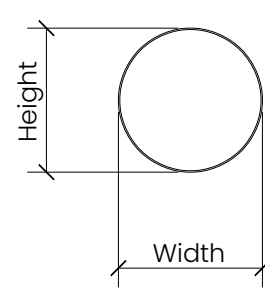

- Declare Certification
- LCB Red List Free
- Phenol And Formaldehyde Free
- Low VOC
- CDPH Compliance
- Aligns With Building Standards

Declare.

Shapes

Ogee

| | |
|--------|-------------|
| Small | 12"H x 16"W |
| Medium | 18"H x 24"W |
| Large | 24"H x 32"W |

Right

| | |
|--------|-------------|
| Small | 12"H x 12"W |
| Medium | 18"H x 18"W |
| Large | 24"H x 24"W |

Circle

| | |
|--------|-------------|
| Small | 12"H x 12"W |
| Medium | 18"H x 18"W |
| Large | 24"H x 24"W |

Diamond

| | |
|--------|----------------|
| Small | 6"H x 10.39"W |
| Medium | 9"H x 15.59"W |
| Large | 12"H x 20.78"W |

Hexagon

| | |
|--------|----------------|
| Small | 12"H x 10.39"W |
| Medium | 18"H x 15.59"W |
| Large | 24"H x 20.78"W |

Rectangle

| | |
|--------|-------------|
| Small | 12"H x 6"W |
| Medium | 18"H x 9"W |
| Large | 24"H x 12"W |

Square

| | |
|--------|-------------|
| Small | 12"H x 12"W |
| Medium | 18"H x 18"W |
| Large | 24"H x 24"W |