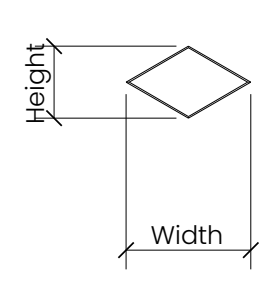

Right

Small	12"H x 12"W
Medium	18"H x 18"W
Large	24"H x 24"W

Circle

Small	12"H x 12"W
Medium	18"H x 18"W
Large	24"H x 24"W

Diamond

Small	6"H x 10.39"W
Medium	9"H x 15.59"W
Large	12"H x 20.78"W

Hexagon

Small	12"H x 10.39"W
Medium	18"H x 15.59"W
Large	24"H x 20.78"W

Rectangle

Small	12"H x 6"W
Medium	18"H x 9"W
Large	24"H x 12"W

Square

Small	12"H x 12"W
Medium	18"H x 18"W
Large	24"H x 24"W

Scale

Small	12"H x 16"W
Medium	18"H x 24"W
Large	24"H x 32"W

Colorways

Lipstick Red
LI14