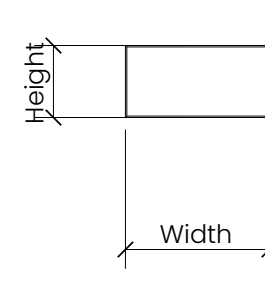

Right

Small	12"H x 12"W
Medium	18"H x 18"W
Large	24"H x 24"W

Circle

Small	12"H x 12"W
Medium	18"H x 18"W
Large	24"H x 24"W

Diamond

Small	6"H x 10.39"W
Medium	9"H x 15.59"W
Large	12"H x 20.78"W

Hexagon

Small	12"H x 10.39"W
Medium	18"H x 15.59"W
Large	24"H x 20.78"W

Rectangle

Small	12"H x 6"W
Medium	18"H x 9"W
Large	24"H x 12"W

Square

Small	12"H x 12"W
Medium	18"H x 18"W
Large	24"H x 24"W

Scale

Small	12"H x 16"W
Medium	18"H x 24"W
Large	24"H x 32"W

Colorways

Lipstick Red
LI14