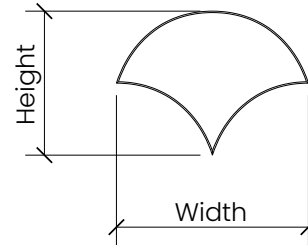

Right

Small	12"H x 12"W
Medium	18"H x 18"W
Large	24"H x 24"W

Circle

Small	12"H x 12"W
Medium	18"H x 18"W
Large	24"H x 24"W

Diamond

Small	6"H x 10.39"W
Medium	9"H x 15.59"W
Large	12"H x 20.78"W

Hexagon

Small	12"H x 10.39"W
Medium	18"H x 15.59"W
Large	24"H x 20.78"W

Rectangle

Small	12"H x 6"W
Medium	18"H x 9"W
Large	24"H x 12"W

Square

Small	12"H x 12"W
Medium	18"H x 18"W
Large	24"H x 24"W

Scale

Small	12"H x 16"W
Medium	18"H x 24"W
Large	24"H x 32"W

Colorways

Lipstick Red
LI14