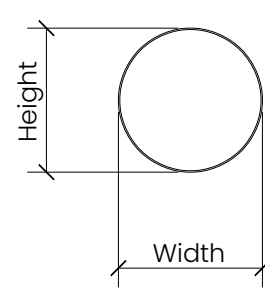

* conditions apply

Environmental Attributes

- Declare Certification
- LCB Red List Free
- Phenol And Formaldehyde Free
- Low VOC
- CDPH Compliance
- Aligns With Building Standards

Shapes

Ogee

Small	12"H x 16"W
Medium	18"H x 24"W
Large	24"H x 32"W

Right

Small	12"H x 12"W
Medium	18"H x 18"W
Large	24"H x 24"W

Circle

Small	12"H x 12"W
Medium	18"H x 18"W
Large	24"H x 24"W

Diamond

Small	6"H x 10.39"W
Medium	9"H x 15.59"W
Large	12"H x 20.78"W

Hexagon

Small	12"H x 10.39"W
Medium	18"H x 15.59"W
Large	24"H x 20.78"W

Rectangle

Small	12"H x 6"W
Medium	18"H x 9"W
Large	24"H x 12"W

Square

Small	12"H x 12"W
Medium	18"H x 18"W
Large	24"H x 24"W

Scale

Small	12"H x 16"W
Medium	18"H x 24"W
Large	24"H x 32"W

Colorways

Lipstick Red
LI14