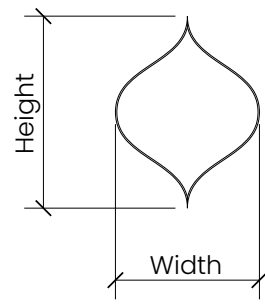

Shapes

Ogee

Small	12"H x 16"W
Medium	18"H x 24"W
Large	24"H x 32"W