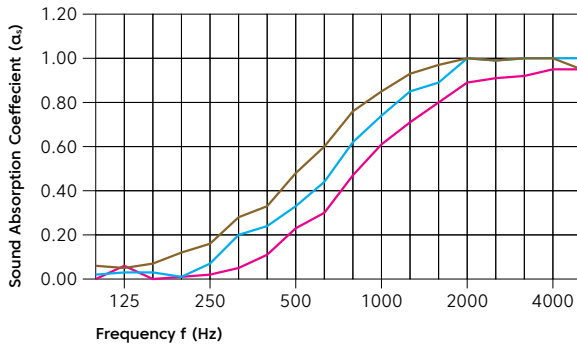

Specifications

Surface	Ceiling	
Composition	100% polyester	
Material	FilaSorb™	
Recycled Content	60% min.	
	METRIC	IMPERIAL
Weight	2400 g/m² +/- 10%	0.49 lb/ft² +/- 10%
Panel Size	1,220mm x 2,800mm	48" x 110"
Thickness	12mm +/- 10%	0.47" +/- 10%
Fire Testing	AS ISO 9705: 2003 Group 1 ASTM E84-17a Class A	
Indoor Air Quality	Low VOCs emission, formaldehyde and Phenol-free	
Light Fastness	ISO 105-B02 1994, 6-7	

Environmental

'Declare' certification, LCB Red List Free, free from phenol and formaldehyde, low VOC, CDPH compliance, USGBC accredited and recognised under LEED.

Declare.

Acoustic Performance

Sound Absorption	NRC 0.45 (no air gap)
ISO 354-2006	NRC 0.54 (12mm air gap)
	NRC 0.64 (20mm air gap)

*Graph not to scale.

Frequency (Hz)	125	250	500	1000	2000	4000	NRC
α_s no air gap	0.06	0.02	0.23	0.61	0.89	0.95	0.45
α_s 12mm air gap	0.03	0.14	0.33	0.74	1.00	1.00	0.54
α_s 20mm air gap	0.05	0.16	0.48	0.85	1.00	1.00	0.64

Colors

For further product information visit acoufelt.com

Specifications are based on average from normal manufacturing tolerances, such variations do not effect product performance. We reserve the right to improve the specification of the product without prior notice. Acoufelt strives to fulfil the needs of their customers by producing the highest quality felt products. However due to the fine, fibrous and textural nature of the product, slight visual imperfections may be seen when viewing the product from less than 1 to 1.5 meters. These slight visual imperfections however, are within normal industry manufacturing tolerances. Allow for +/- 5mm Alignment Tolerance.